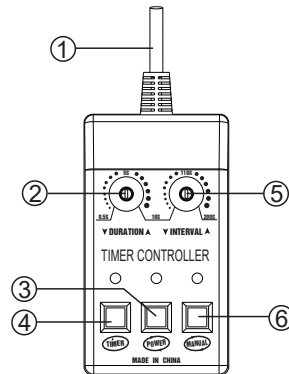

## 2. Packing List:

- One Fog Machine Timer Controller
- One Instruction Manual

## 3. Function Description:

1. Power Cable
2. Duration spray adjuster
3. On/Off switch
4. Automatic timer switch
5. Interval adjuster
6. Manual spray switch

2) Right Knob (Interval spray time adjuster)

Adjust time range: 10S-200S. For example: Turn knob clockwise to the end of right, the controller will have a spray instruction every 200S.