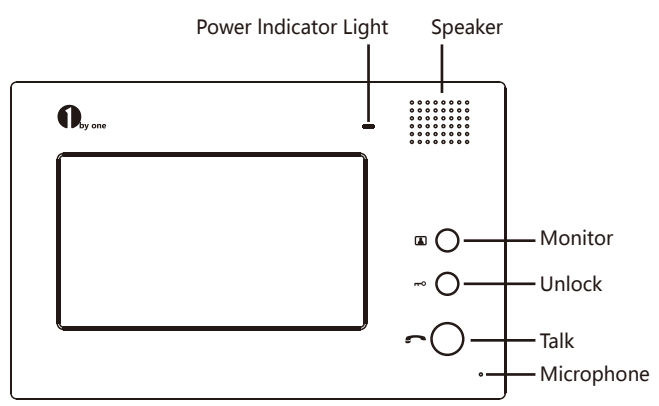

The video door phone kit includes 15 meters wire. If wanting extension to 15-50 meters, please use the 2×0.75mm wire; If wanting extension to 50-100 meters, please use the 2×1.0mm wire

Note:One outdoor station can work with Maximum 2 indoor station at the same time.