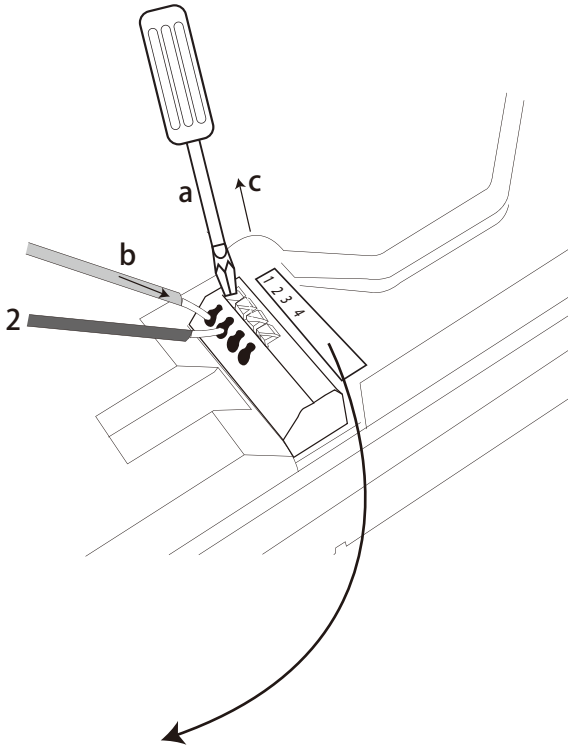

www.1byone.com

1byone Products Inc.

COLOR 7 INCH COLORFUL LCD SCREEN

SKU: O00VP-0634

1

2

3

- Terminal 1: Connect the Blue wire, then connect to the Terminal 1 of Indoor monitor
- Terminal 2: Connect the Brown wire, then connect to the Terminal 2 of Indoor monitor
- Terminal 3 and 4 connect to the Electric Lock

4

 +/- 1m65

①  Ø 6mm

5

+/- 1m65

①  Ø 6mm

7

8

The first row of terminal connect to the outdoor station

The second row of terminal connect to the additional indoor monitor

Terminal 1: Connect the Blue wire, then connect to the Terminal 1 of Outdoor station