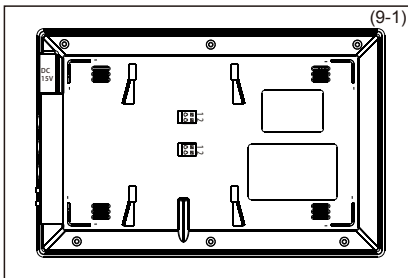

www.1byone.com

1byone Products Inc.

COLOR 7 INCH COLORFUL LCD SCREEN

SKU: O00VP-0634

1

2

3

- Terminal 1: Connect the Blue wire, then connect to the Terminal 1 of Indoor monitor
- Terminal 2: Connect the Brown wire, then connect to the Terminal 2 of Indoor monitor
- Terminal 3 and 4 connect to the Electric Lock

The first row of terminal connect to the outdoor station

The second row of terminal connect to the additional indoor monitor

Terminal 1: Connect the Blue wire, then connect to the Terminal 1 of Outdoor station