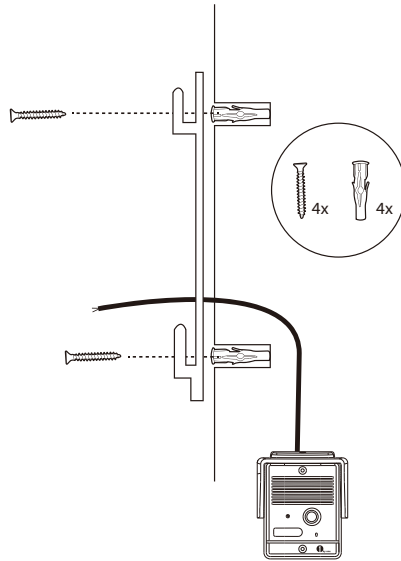

4

 +/- 1m65

①  Ø 6mm

5

+/- 1m65

①  Ø 6mm

7

8

The first row of terminal connect to the outdoor station

The second row of terminal connect to the additional indoor monitor

Terminal 1: Connect the Blue wire, then connect to the Terminal 1 of Outdoor station