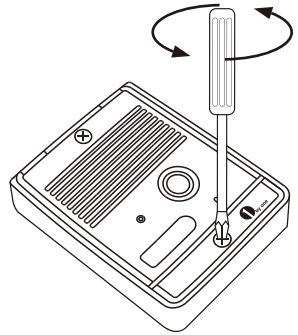

www.1byone.com

1byone Products Inc.

COLOR 7 INCH COLORFUL LCD SCREEN

SKU: O00VP-0634

1

2

3

- Terminal 1: Connect the Blue wire, then connect to the Terminal 1 of Indoor monitor
- Terminal 2: Connect the Brown wire, then connect to the Terminal 2 of Indoor monitor
- Terminal 3 and 4 connect to the Electric Lock

The first row of terminal connect to the outdoor station

The second row of terminal connect to the additional indoor monitor

Terminal 1: Connect the Blue wire, then connect to the Terminal 1 of Outdoor station