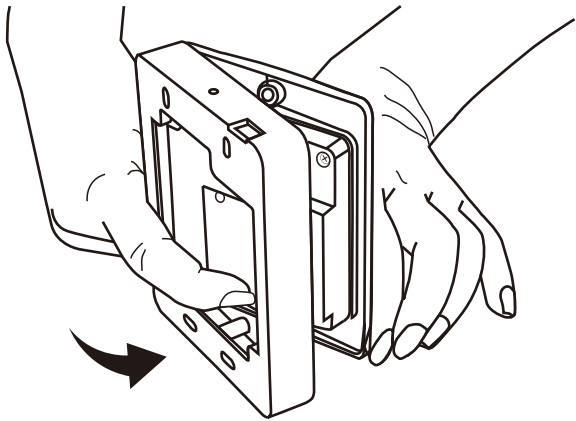

www.1byone.com

1byone Products Inc.

COLOR 7 INCH COLORFUL LCD SCREEN

SKU: O00VP-0634

1

2

3

- Terminal 1: Connect the Blue wire, then connect to the Terminal 1 of Indoor monitor
- Terminal 2: Connect the Brown wire, then connect to the Terminal 2 of Indoor monitor
- Terminal 3 and 4 connect to the Electric Lock