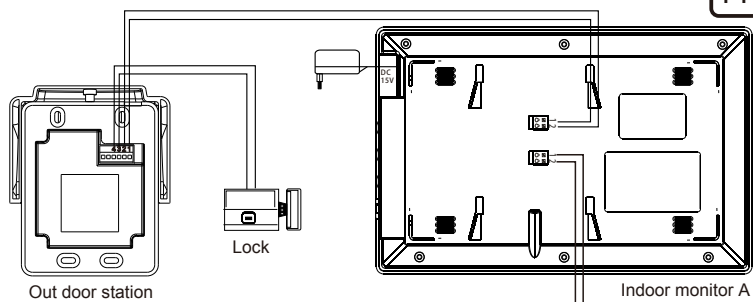

The first row of terminal connect to the outdoor station

The second row of terminal connect to the additional indoor monitor

Terminal 1: Connect the Blue wire, then connect to the Terminal 1 of Outdoor station

Terminal 2: Connect the Brown wire, then connect to the Terminal 2 of Outdoor station

One outdoor station work with one indoor monitor:

10

Out door station

Indoor monitor

If you need additional indoor monitor,pls follow up the next steps:

11-1

Out door station

Indoor monitor A

Indoor monitor B

The video door phone kit includes 15 meters wire. If wanting extension to 15-50 meters, please use the 2×0.75mm wire; If wanting extension to 50-100 meters, please use the 2×1.0mm wire