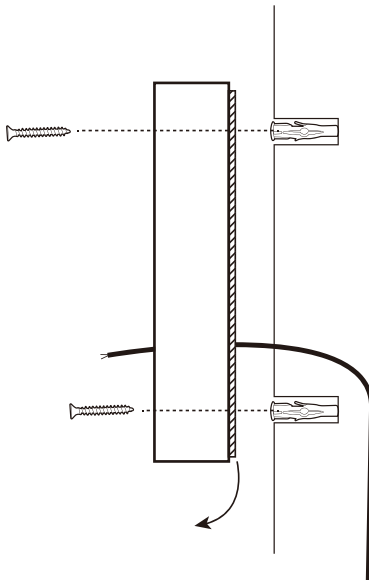

www.1byone.com

1byone Products Inc.

COLOR 7 INCH COLORFUL LCD SCREEN

SKU: O00VP-0634

1

2

3

- Terminal 1: Connect the Blue wire, then connect to the Terminal 1 of Indoor monitor
- Terminal 2: Connect the Brown wire, then connect to the Terminal 2 of Indoor monitor
- Terminal 3 and 4 connect to the Electric Lock

4

 +/- 1m65

①  Ø 6mm

5

+/- 1m65

①  Ø 6mm

7

8