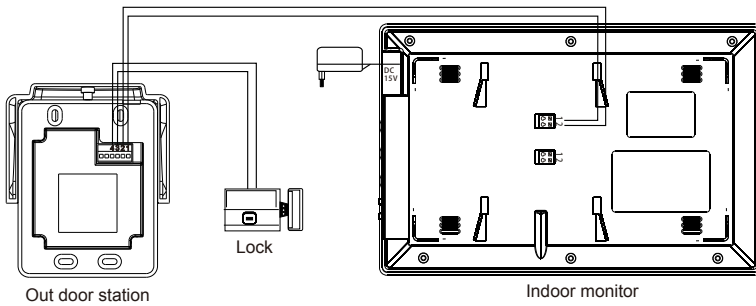

The first row of terminal connect to the outdoor station

The second row of terminal connect to the additional indoor monitor

Terminal 1: Connect the Blue wire, then connect to the Terminal 1 of Outdoor station

Terminal 2: Connect the Brown wire, then connect to the Terminal 2 of Outdoor station

One outdoor station work with one indoor monitor:

10

Out door station

Indoor monitor

If you need additional indoor monitor,pls follow up the next steps: