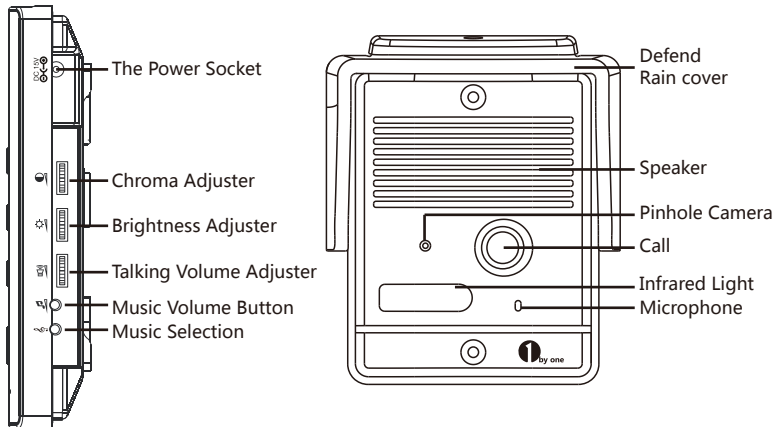

11-1

Out door station

Indoor monitor A

Indoor monitor B

The video door phone kit includes 15 meters wire. If wanting extension to 15-50 meters, please use the 2×0.75mm wire; If wanting extension to 50-100 meters, please use the 2×1.0mm wire

Note:One outdoor station can work with Maximum 2 indoor station at the same time.

Operation Instruction:

1. Press CALL button of outdoor camera and graceful rings will be heard from indoor monitor and images of visitors will be seen. Then you can talk with them and see them just by pressing TALK button of the indoor monitor. The talking time can last about 120 seconds.
2. Press UNLOCK button to release the door .
3. Pressing MONITOR button can monitor the situation of outdoor, and it can last 40 seconds. situation and talk with the visitors.
5. The brightness, chroma and volume can be adjusted turning by the buttons at the side of monitor.
6. MONITOR button can monitor the outdoor
7. 14 polyphonic melodies for option by pressing the button at the side