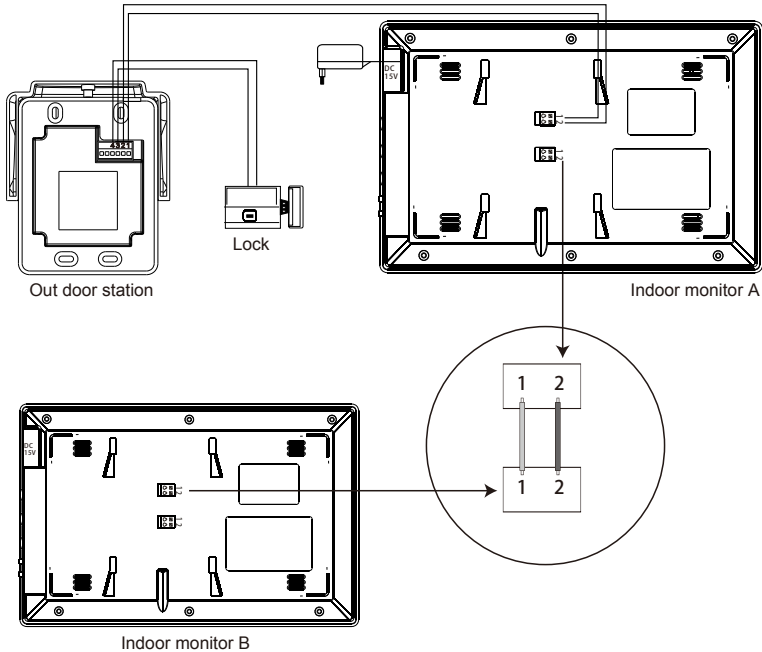

The first row of terminal connect to the outdoor station

The second row of terminal connect to the additional indoor monitor

Terminal 1: Connect the Blue wire, then connect to the Terminal 1 of Outdoor station

Terminal 2: Connect the Brown wire, then connect to the Terminal 2 of Outdoor station

One outdoor station work with one indoor monitor:

10

Out door station

Indoor monitor

If you need additional indoor monitor,pls follow up the next steps:

11-1

Out door station

Indoor monitor A

Indoor monitor B

The video door phone kit includes 15 meters wire. If wanting extension to 15-50 meters, please use the 2×0.75mm wire; If wanting extension to 50-100 meters, please use the 2×1.0mm wire