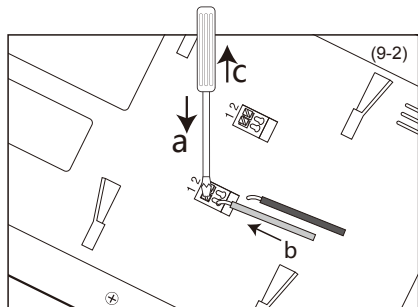

4

 +/- 1m65

①  Ø 6mm

5

+/- 1m65

①  Ø 6mm

7

8

The first row of terminal connect to the outdoor station

The second row of terminal connect to the additional indoor monitor

Terminal 1: Connect the Blue wire, then connect to the Terminal 1 of Outdoor station