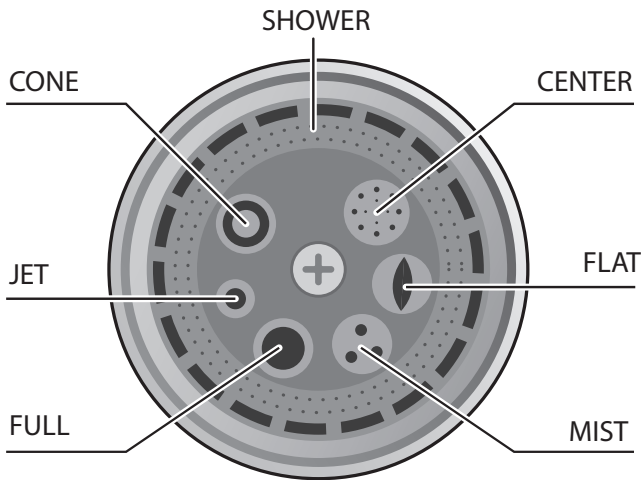

## **7 Function Spray Nozzle**

SKU: 323NA-0001

Thank you for purchasing 1byone Garden Hose. Please read this instruction manual before use to ensure safe operation.

### ***Package Contents:***

- 1 x Hose (0.5" x 50.0") with solid brass fittings
- 1 x Spray Nozzle with 7 functions

If any package contents are visibly damaged or missing, please immediately contact 1byone Support Center at <https://www.1byone.com/support> for assistance.

The 7-Function Spray Nozzle has seven separate settings: FULL, CONE, CENTER, FLAT, SHOWER, JET, and MIST.  
Turn the spray nozzle dial to choose the appropriate setting.